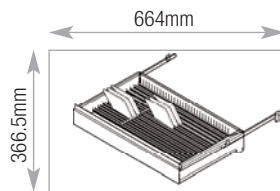

Standard Shelf MS8 Capacity

Lever arch and box files 8
A4/Foolscap

Lateral Filing Cradle MALCR8 Capacity

A4/Foolscap 71
Side to side

Pull Out Cradle MPCR8 Capacity

A4/Foolscap 67
Side to side

Pull Out Drawer MFD8 Capacity

Lloyd George 180

800w L^m Double Door/Combination Accessories

Standard Shelf TCS8 Capacity

Lever arch and box files 9
A4/Foolscap

Lateral Filing Cradle TCLCR8 Capacity

A4/Foolscap 67
Side to side

Pull Out Cradle TCPCR8 Capacity

A4/Foolscap 67
Side to side

Pull Out Drawer TCFD8 Capacity

Lloyd George 180

900w L^m Tambour Accessories

Standard Shelf MS9 Capacity

Lever arch and box files
A4/Foolscap 10

Lateral Filing Cradle MALCR9 Capacity