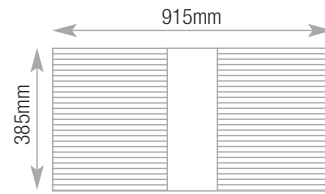

300 and 400 Drawer

Capacity

Suspension files with cross bar
Front to back

78