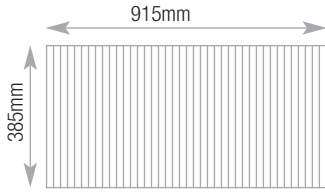

223

200 Drawer

Capacity

DVDs - spine up

120

300 and 400 Drawer

Capacity

Suspension files A4/foolscap
Side to side