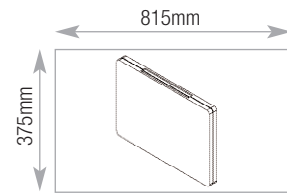

Capacity

78

300 and 400 Drawer

Lever-arch/box files - spine up

Capacity

8

• Note L^m dimensions

900w L^m Drawers

200 Drawer

Videos - spine up

Capacity

55

200 Drawer

CDs - spine up

Capacity

196