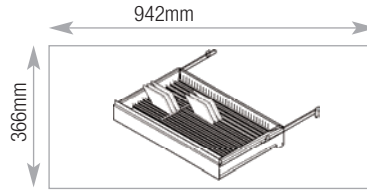

Pull Out Drawer MFD10 Capacity

Lloyd George 216

1000w L^m Double Door/Combination Accessories

Standard Shelf TCS10 Capacity

Lever arch and box files 11
A4/Foolscap

Lateral Filing Cradle TCLCR10 Capacity

A4/Foolscap 88
Side to side

Pull Out Cradle TCPCR10 Capacity

A4/Foolscap 84
Side to side

Pull Out Drawer TCFD10 Capacity

Lloyd George 216

1100w Tambour Accessories

Standard Shelf MS11 Capacity

Lever arch and box files 12
A4/Foolscap

Lateral Filing Cradle MALCR11 Capacity

A4/Foolscap 98
Side to side

Pull Out Cradle MPCR11 Capacity

A4/Foolscap 94
Side to side

Pull Out Drawer MFD11 Capacity

Lloyd George 252

1100w L^m Double Door/Combination Accessories

Standard Shelf TCS11 Capacity