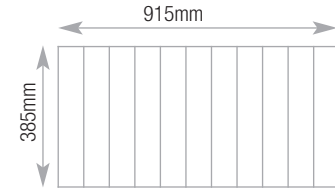

300 and 400 Drawer

Capacity

Lever-arch/box files - spine up

11

• Note L^m dimensions

1100w L^m Drawers