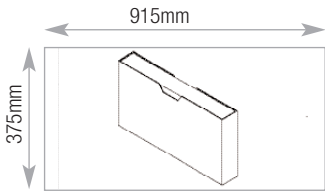

1000w Drawers

200 Drawer

Capacity

Videos - spine up

57