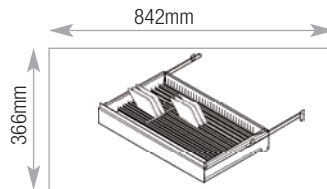

Pull Out Drawer MFD10 Capacity

Lloyd George 216

1000w L^m Double Door/Combination Accessories

Standard Shelf TCS10 Capacity

Lever arch and box files 11
A4/Foolscap

Lateral Filing Cradle TCLCR10 Capacity

A4/Foolscap 88
Side to side

Pull Out Cradle TCPCR10 Capacity

A4/Foolscap 84
Side to side

Pull Out Drawer TCFD10 Capacity

Lloyd George 216

1100w Tambour Accessories

Standard Shelf MS11 Capacity

Lever arch and box files 12
A4/Foolscap

Lateral Filing Cradle MALCR11 Capacity