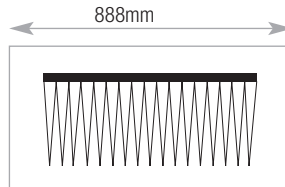

Pull Out Drawer MFD10 Capacity

Lloyd George 216

1000w L^m Double Door/Combination Accessories

Standard Shelf TCS10 Capacity

Lever arch and box files 11
A4/Foolscap

Lateral Filing Cradle TCLCR10 Capacity

A4/Foolscap 88
Side to side