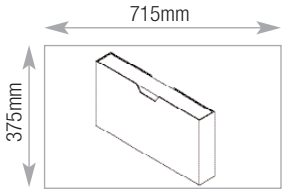

Filing Capacity

Everyday Essentials
Metrix Storage System
L[™] Lateral Filing System

800mm wide
900mm wide
1000mm wide
1100mm wide
1200mm wide

Drawers
Double doors
Tambours

800w Drawers

200 Drawer

Videos - spine up