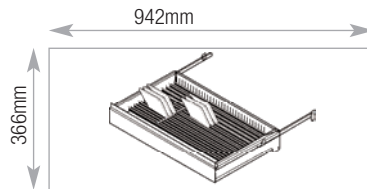

A4/Foolscap 98
Side to side

Pull Out Cradle MPCR11 Capacity

A4/Foolscap 94
Side to side

Pull Out Drawer MFD11 Capacity

Lloyd George 252

1100w L^m Double Door/Combination Accessories

Standard Shelf TCS11 Capacity

Lever arch and box files 13
A4/Foolscap

Lateral Filing Cradle TCLCR11 Capacity

A4/Foolscap 98
Side to side

Pull Out Cradle TCPCR11 Capacity

A4/Foolscap 94
Side to side

Pull Out Drawer TCFD11 Capacity

Lloyd George 252