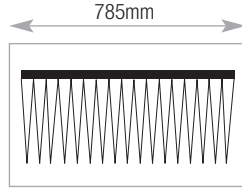

A4/Foolscap 67
Side to side

Pull Out Drawer TCFD8 Capacity

Lloyd George 180

900w L^m Tambour Accessories

Standard Shelf MS9 Capacity

Lever arch and box files
A4/Foolscap 10

Lateral Filing Cradle MALCR9 Capacity