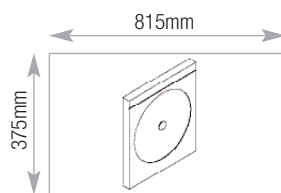

200 Drawer

CDs - spine up

Capacity

196