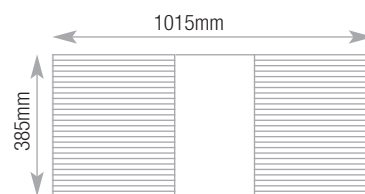

300 and 400 Drawer

Capacity

Foolscap Suspension files
with cross bar - front to back

78