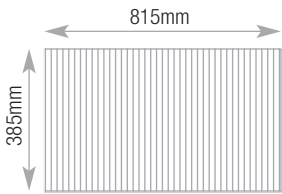

300 and 400 Drawer

Suspension files A4/foolscap
Side to side

Capacity

81