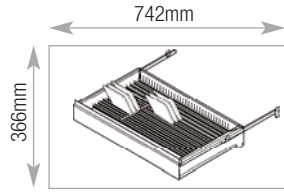

Lloyd George 180

800w L^m Double Door/Combination Accessories

Standard Shelf TCS8 Capacity

Lever arch and box files 9
A4/Foolscap

Lateral Filing Cradle TCLCR8 Capacity

A4/Foolscap 67
Side to side

Pull Out Cradle TCPCR8 Capacity

A4/Foolscap 67
Side to side

Pull Out Drawer TCFD8 Capacity

Lloyd George 180

900w L^m Tambour Accessories

Standard Shelf MS9 Capacity

Lever arch and box files
A4/Foolscap 10

Lateral Filing Cradle MALCR9 Capacity

A4/Foolscap 78
Side to side

Pull Out Cradle MPCR9 Capacity

A4/Foolscap 74
Side to side

Pull Out Drawer MFD9 Capacity

Lloyd George 180

900w L^m Double Door/Combination Accessories

Standard Shelf TCS9 Capacity