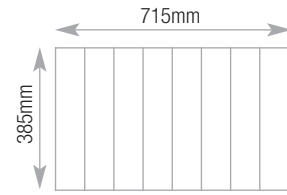

Filing Capacity

Everyday Essentials
Metrix Storage System
L[™] Lateral Filing System

800mm wide
900mm wide
1000mm wide
1100mm wide
1200mm wide

Drawers
Double doors
Tambours

800w Drawers

200 Drawer

Videos - spine up

Capacity

81

300 and 400 Drawer

Suspension files A4/foolscap
Side to side

Capacity

70

300 and 400 Drawer

Suspension files with cross bar
Front to back

Capacity

78

300 and 400 Drawer

Lever-arch/box files - spine up

Capacity

8

• Note L^m dimensions

900w L^m Drawers