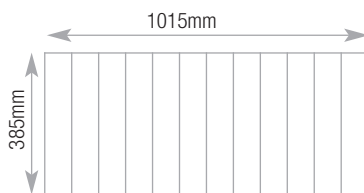

300 and 400 Drawer

Capacity

Lever-arch/box files - spine up

12