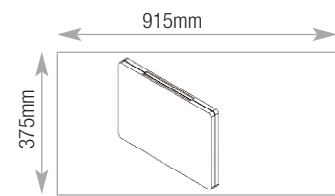

200 Drawer

Capacity

DVDs - spine up

120