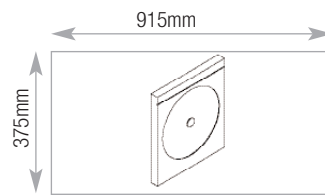

1000w Drawers

200 Drawer

Capacity

Videos - spine up

57

200 Drawer

Capacity

CDs - spine up