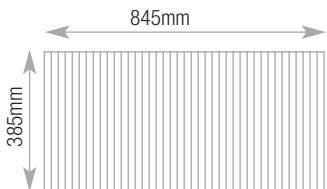

Pull Out Drawer MFD10 Capacity

Lloyd George 216

1000w L^m Double Door/Combination Accessories

Standard Shelf TCS10 Capacity

Lever arch and box files 11
A4/Foolscap

Lateral Filing Cradle TCLCR10 Capacity

A4/Foolscap 88
Side to side

Pull Out Cradle TCPCR10 Capacity

A4/Foolscap 84
Side to side

Pull Out Drawer TCFD10 Capacity

Lloyd George 216

1100w Tambour Accessories

Standard Shelf MS11 Capacity

Lever arch and box files 12
A4/Foolscap

Lateral Filing Cradle MALCR11 Capacity