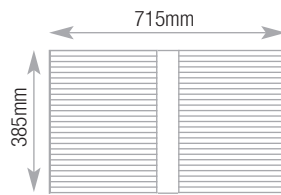

Filing Capacity

Everyday Essentials
Metrix Storage System
L[™] Lateral Filing System

800mm wide
900mm wide
1000mm wide
1100mm wide
1200mm wide

Drawers
Double doors
Tambours

800w Drawers

200 Drawer

Videos - spine up

Capacity

81

300 and 400 Drawer

Suspension files A4/foolscap
Side to side

Capacity

70

300 and 400 Drawer

Suspension files with cross bar
Front to back

Capacity

78

300 and 400 Drawer

Lever-arch/box files - spine up

Capacity

8

• Note L^m dimensions

900w L^m Drawers