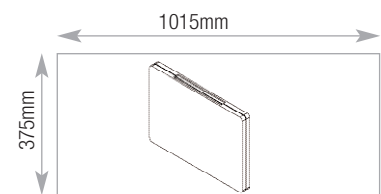

200 Drawer

Capacity

DVDs - spine up

127