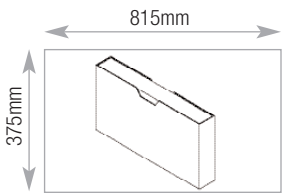

Capacity

78

300 and 400 Drawer

Lever-arch/box files - spine up

Capacity

8

• Note L^m dimensions

900w L^m Drawers