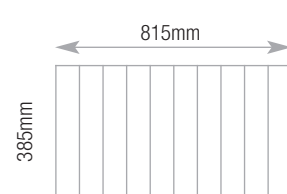

300 and 400 Drawer

Lever-arch/box files - spine up

Capacity

10