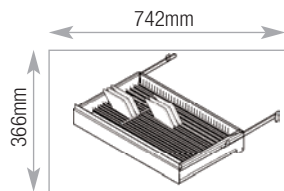

A4/Foolscap 78
Side to side

Pull Out Cradle MPCR9 Capacity

A4/Foolscap 74
Side to side

Pull Out Drawer MFD9 Capacity

Lloyd George 180

900w L^m Double Door/Combination Accessories

Standard Shelf TCS9 Capacity

Lever arch and box files
A4/Foolscap 10

Lateral Filing Cradle TCLC9 Capacity

A4/Foolscap 78
Side to side

Pull Out Cradle TCPCR9 Capacity

A4/Foolscap 74
Side to side

Pull Out Drawer TCFD9 Capacity

Lloyd George 180

1000w Tambour Accessories

Standard Shelf MS10 Capacity

Lever arch and box files 11
A4/Foolscap

Lateral Filing Cradle MALCR10 Capacity

A4/Foolscap 88
Side to side

Pull Out Cradle MPCR10 Capacity

A4/Foolscap 84
Side to side