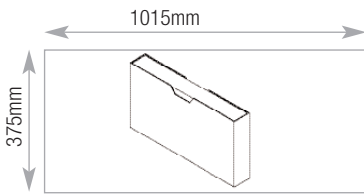

11

• Note L^m dimensions

1100w L^m Drawers

200 Drawer

Capacity

Videos - spine up

66

200 Drawer