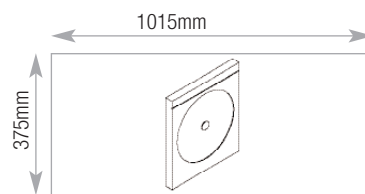

11

• Note L^m dimensions

1100w L^m Drawers

200 Drawer

Capacity

Videos - spine up

66

200 Drawer