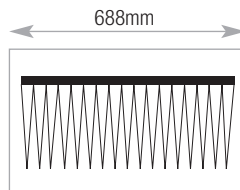

Lateral Filing Cradle TCLCR8 Capacity

A4/Foolscap 67
Side to side