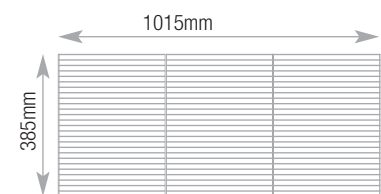

Capacity

Suspension files A4/foolscap
Side to side

101

300 and 400 Drawer

Capacity

Foolscap Suspension files
with cross bar - front to back

78

300 and 400 Drawer