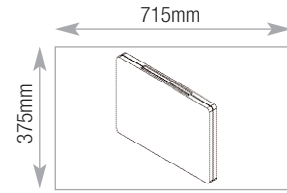

Filing Capacity

Everyday Essentials
Metrix Storage System
L[™] Lateral Filing System

800mm wide
900mm wide
1000mm wide
1100mm wide
1200mm wide

Drawers
Double doors
Tambours

800w Drawers

200 Drawer

Videos - spine up

Capacity

43

200 Drawer

CDs - spine up

Capacity

169

200 Drawer

DVDs - spine up

Capacity

81

300 and 400 Drawer

Suspension files A4/foolscap
Side to side

Capacity

70

300 and 400 Drawer

Suspension files with cross bar
Front to back