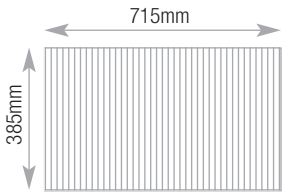

300 and 400 Drawer

Suspension files A4/foolscap
Side to side

Capacity

70