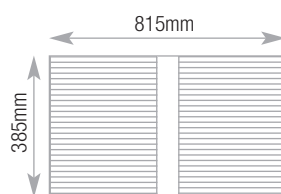

200 Drawer

Videos - spine up

Capacity

55

200 Drawer

CDs - spine up

Capacity

196

200 Drawer

DVDs - spine up

Capacity

101

300 and 400 Drawer

Suspension files A4/foolscap
Side to side

Capacity

81

300 and 400 Drawer

Suspension files with cross bar
Front to back

Capacity

78

300 and 400 Drawer

Lever-arch/box files - spine up

Capacity

10