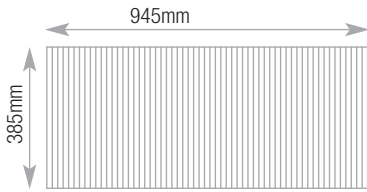

Pull Out Cradle MPCR11 Capacity

A4/Foolscap 94
Side to side