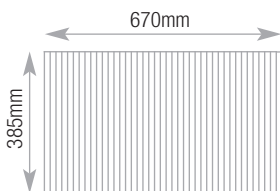

Lloyd George 180

800w L^m Double Door/Combination Accessories

Standard Shelf TCS8 Capacity

Lever arch and box files 9
A4/Foolscap

Lateral Filing Cradle TCLCR8 Capacity

A4/Foolscap 67
Side to side

Pull Out Cradle TCPCR8 Capacity

A4/Foolscap 67
Side to side

Pull Out Drawer TCFD8 Capacity

Lloyd George 180

900w L^m Tambour Accessories

Standard Shelf MS9 Capacity

Lever arch and box files
A4/Foolscap 10

Lateral Filing Cradle MALCR9 Capacity