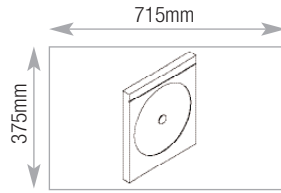

200 Drawer

CDs - spine up

Capacity

169