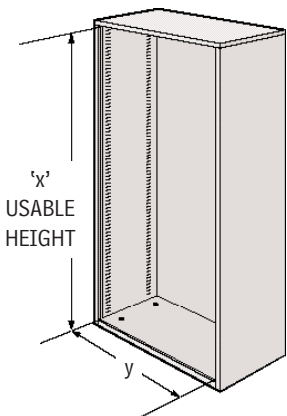

Daylight Opening : Specification

The daylight opening is the usable working space within each unit.

Unit height	Distance 'x'	Unit height	Distance 'x'	Usable width 'Y'
Unit Height	Usable Height	Everyday Cupboard	Usable Height	800 unit
2220	2140	1942	1875	715
2080	2000	1792	1725	1000 unit
1980	1900	992	925	895
1880	1800			Everyday cupboards
1680	1600			837
1480	1400			1200 unit = 1095
1380	1300			
1280	1200			
1180	1100			
1080	1000			
980	900			
695	610			

Slots are punched at 25mm intervals