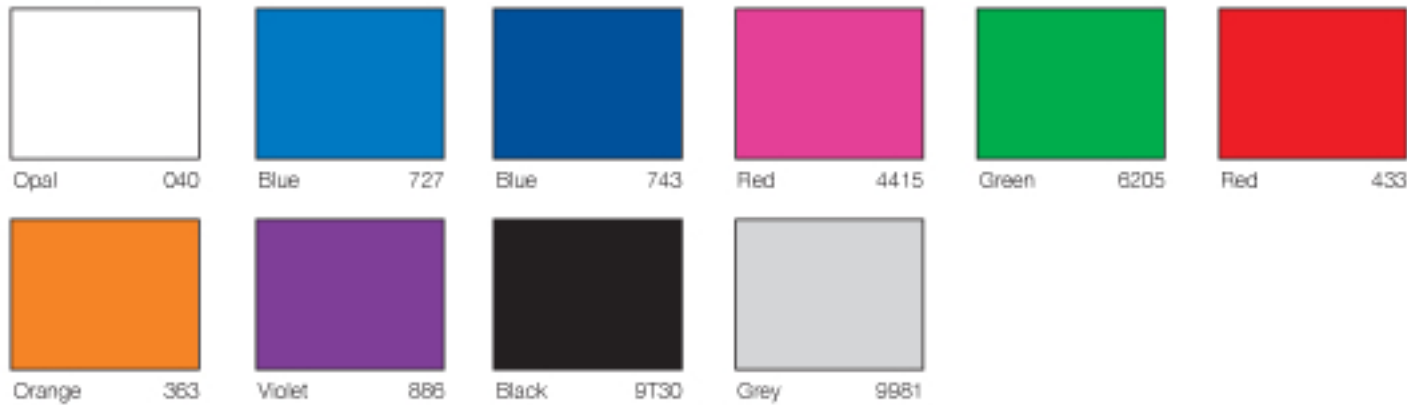

Acrylic : Band C Everyday and Metrix System Screens only