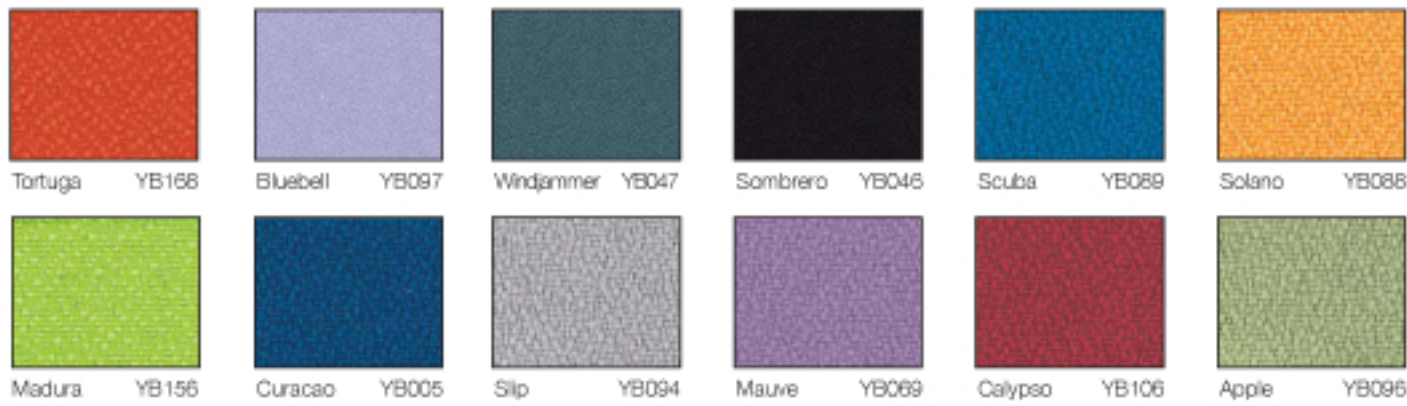

Lucia : Band B Everyday and Metrix System Screens only

Matching Seat fabric Xtreme Plus →