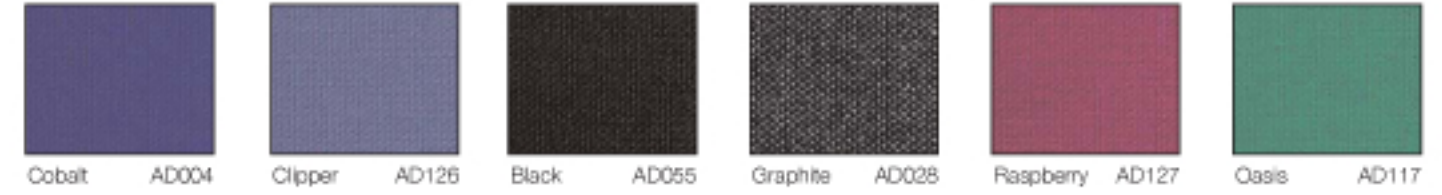

Advantage : Band A