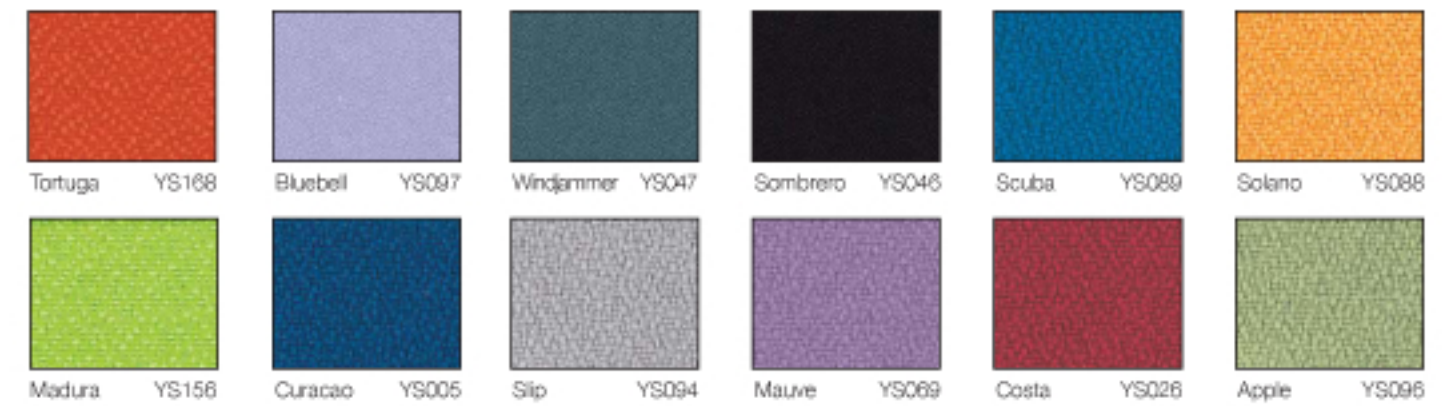

Xtreme plus : Band B