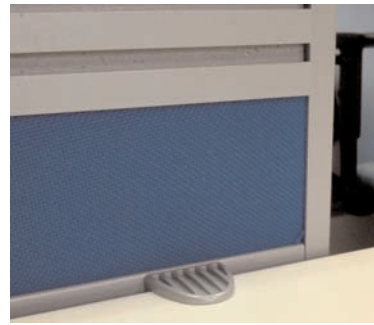

## Everyday System Screens Desk Fixing System

400m 120 degree  
joiner screens

400m 120 degree  
joiner 2 screens

End joiner

## Everyday System Screens : Straight