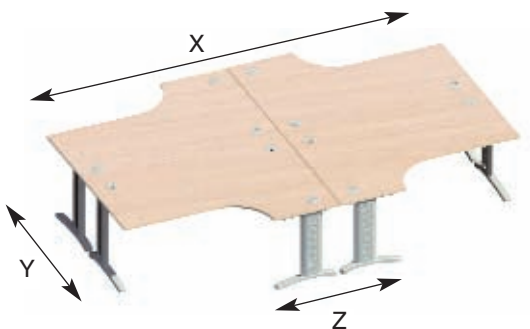

Everyday Beam Crescent Cluster 4 person

Code	X	Y	Z
DWCB/141286/4S	2800	1600	1200
DWCB/161286/4S	3200	1600	1200
DWCB/181286/4S	3600	1600	1200