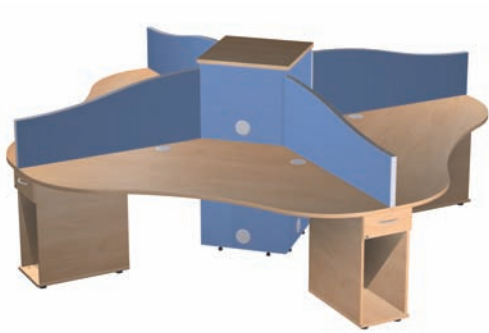

### Key Features

Standard finishes : beech, maple, oak, lugano oak, walnut, cherry, white or grey  
 25mm desktop  
 Height levelling feet  
 Worktop sourced from sustainable resources and is FSC accredited TT-COC-001930  
 Pre-configured call centre cluster desks  
 Includes cable management in central column  
 Available in 4, 5 and 6 person configurations

### Specification

**Includes:**  
 Fabric tower  
 Single drawer  
 CPU unit  
 Wave screens (456-300mm)

## Radial Cluster : 4 Person

Includes : Fabric tower, single drawer  
CPU unit and wave screens (450-300mm)

| Code                        | h    | w    | d    |
|-----------------------------|------|------|------|
| <b>Work Area Dimensions</b> |      |      |      |
| TRC-FAB 4                   | -    | 2250 | 975  |
| <b>Unit Dimensions</b>      |      |      |      |
| TRC-FAB 4                   | 1255 | 3200 | 3200 |