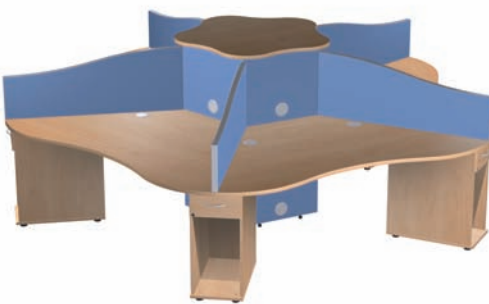

### Key Features

Standard finishes : beech, maple, oak, lugano oak, walnut, cherry, white or grey  
 25mm desktop  
 Height levelling feet  
 Worktop sourced from sustainable resources and is FSC accredited TT-COC-001930  
 Pre-configured call centre cluster desks  
 Includes cable management in central column  
 Available in 4, 5 and 6 person configurations

### Specification

**Includes:**  
 Fabric tower  
 Single drawer  
 CPU unit  
 Wave screens (456-300mm)

## Radial Cluster : 4 Person

Includes : Fabric tower, single drawer  
CPU unit and wave screens (450-300mm)

| Code                        | h    | w    | d    |
|-----------------------------|------|------|------|
| <b>Work Area Dimensions</b> |      |      |      |
| TRC-FAB 4                   | -    | 2250 | 975  |
| <b>Unit Dimensions</b>      |      |      |      |
| TRC-FAB 4                   | 1255 | 3200 | 3200 |

## Radial Cluster : 5 Person

Includes : Fabric tower, single drawer  
CPU unit and wave screens (450-300mm)

| Code                        | h    | w    | d    |
|-----------------------------|------|------|------|
| <b>Work Area Dimensions</b> |      |      |      |
| TRC-FAB 5                   | -    | 1980 | 975  |
| <b>Unit Dimensions</b>      |      |      |      |
| TRC-FAB 5                   | 1255 | 3288 | 3170 |