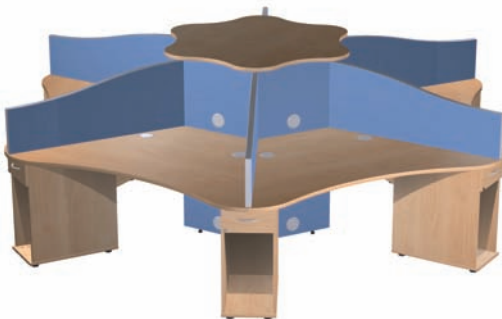

Radial Cluster : 6 Person

Includes : Fabric tower, single drawer
CPU unit and wave screens (450-300mm)

Code	h	w	d
Work Area Dimensions			
TRC-FAB 6	-	1750	950
Unit Dimensions			
TRC-FAB 6	1255	3122	3516