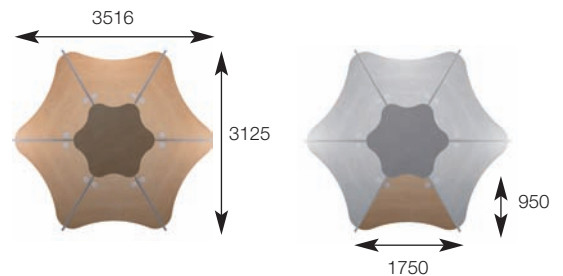

Radial Cluster : 6 Person

Includes : Fabric tower, single drawer
CPU unit and wave screens (450-300mm)

Code	h	w	d
Work Area Dimensions			
TRC-FAB 6	-	1750	950
Unit Dimensions			
TRC-FAB 6	1255	3122	3516