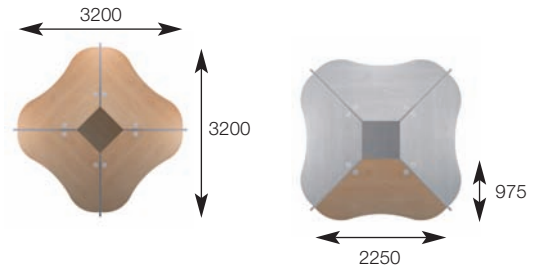

Radial Cluster : 4 Person

Includes : Fabric tower, single drawer
CPU unit and wave screens (450-300mm)

Code	h	w	d
Work Area Dimensions			
TRC-FAB 4	-	2250	975
Unit Dimensions			
TRC-FAB 4	1255	3200	3200