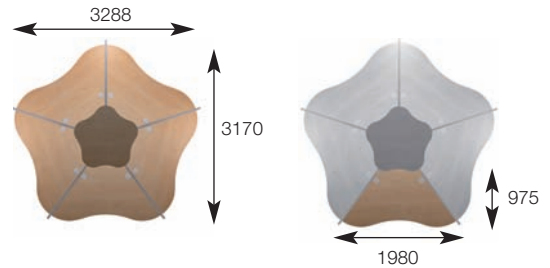

Radial Cluster : 5 Person

Includes : Fabric tower, single drawer
CPU unit and wave screens (450-300mm)

Code	h	w	d
Work Area Dimensions			
TRC-FAB 5	-	1980	975
Unit Dimensions			
TRC-FAB 5	1255	3288	3170