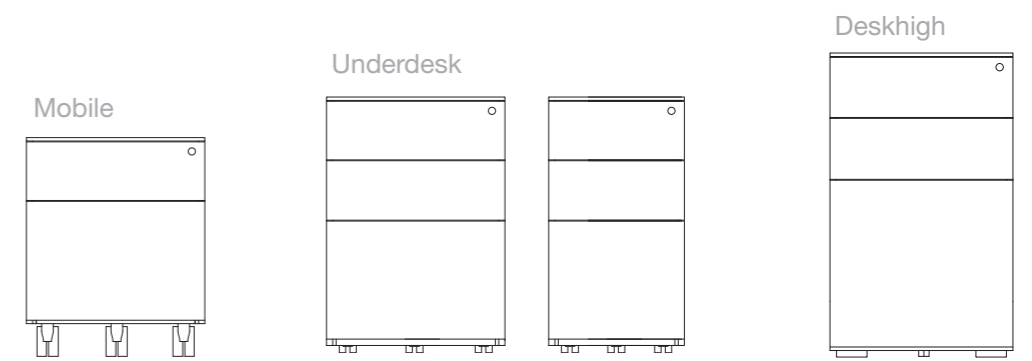

Everyday pedestals

Triumph contract pedestal range

Wooden tops and fronts available in a choice of finishes

Integrated drawer pull side handle

Locking with 2 folding fob keys and removable barrel lock

100% drawer opening

Silver SG8 as standard **from stock**

5 year guarantee

See page 10 for the full choice

Key features

Adjustable filing rail in filing drawer

File drawers accept A4/foolscap suspension filing

Interlock anti-tilt prevents 2 drawers opening at any one time

5th wheel castor for stability - except deskhigh

40kg drawer slides

Deskhigh - adjustable feet

Mobile and underdesk - 4 castors - 2 front locking