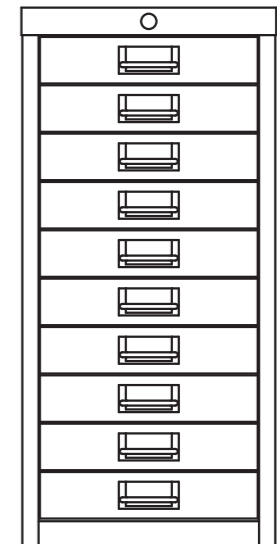

Everyday filing cabinets

Our most popular range. Designed to meet specific guarantee requirements on major contracts. 35kg drawer runners. Available in Pearl Grey and Coffee/Cream.

10 year guarantee

Multidrawer storage

General storage for A4 letterheads, continuation stationery, or blank forms

Can also be used for miscellaneous items - even small tools!

2 year guarantee

Trilogy filing cabinets

Stylish filing cabinets designed with internal flexibility and 45kg runners. The integral swan neck handle pulls match our Metrix side filer range. Available in the full Triumph colour range.

15 year guarantee

See page 10 for full choice of drawer options

See page 10 for full choice of drawer options

Key features

- 2, 3 and 4 drawer options
- Improved carcass for increased strength and stability
- Improved locking mechanism supplied with 2 split bow keys
- Welded frame
- Interlock anti-tilt prevents 2 drawers opening at any one time
- 1000 different key patterns to choose from

Key features

- 5, 10 and 15 drawer options
- Locking and non locking options
- Supplied with 2 split bow keys
- Available in the full Triumph colour range
- Compartment trays available to order
- Plated steel handles with card holder