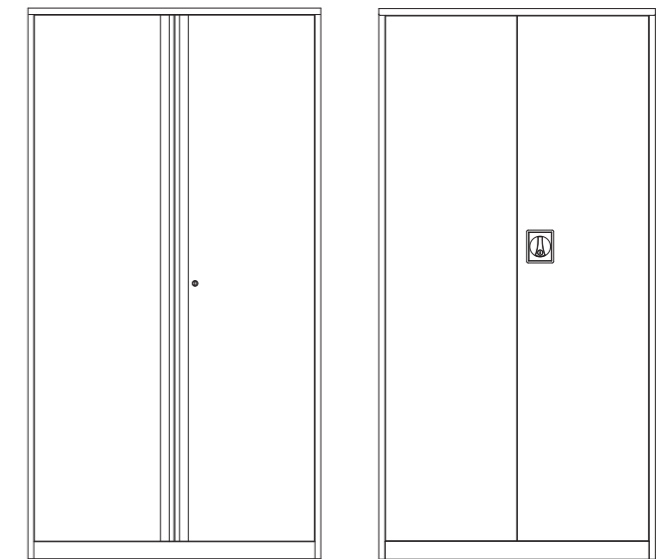

Everyday double door and stationery cupboards

A series of value for money

Everyday double door and stationery cupboards to maximise storage capacity.

They are 900mm wide, and come in three different heights, which include lateral filing shelves as standard

Stationery cupboards come in pearl grey and coffee/cream only

5 year guarantee

See page 10 for the full choice options

Key features

- 900 wide
- 3 heights available
- Lateral filing shelf supplied as standard
- 2 point locking on double doors/ 3 point locking on stationary
- Ideal for storing box files or binders
- File pockets, lateral shelves, shelf clips and index cards available to order
- Locking with 2 split bow keys
- Stationery cupboard includes special security lock**