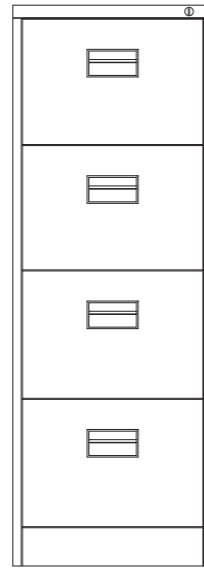

Everyday filing cabinets

Our most popular range. Designed to meet specific guarantee requirements on major contracts. 35kg drawer runners. Available in Pearl Grey and Coffee/Cream.

10 year guarantee