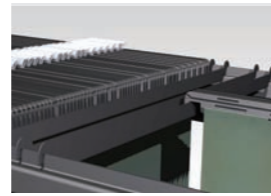

Cross bar converts to A4 filing front on
MCBD8
MCBD10
MCBD11