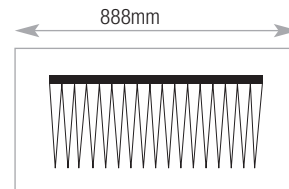

Lateral Filing Cradle TCLCR10 Capacity

A4/Foolscap
Side to side 888mm