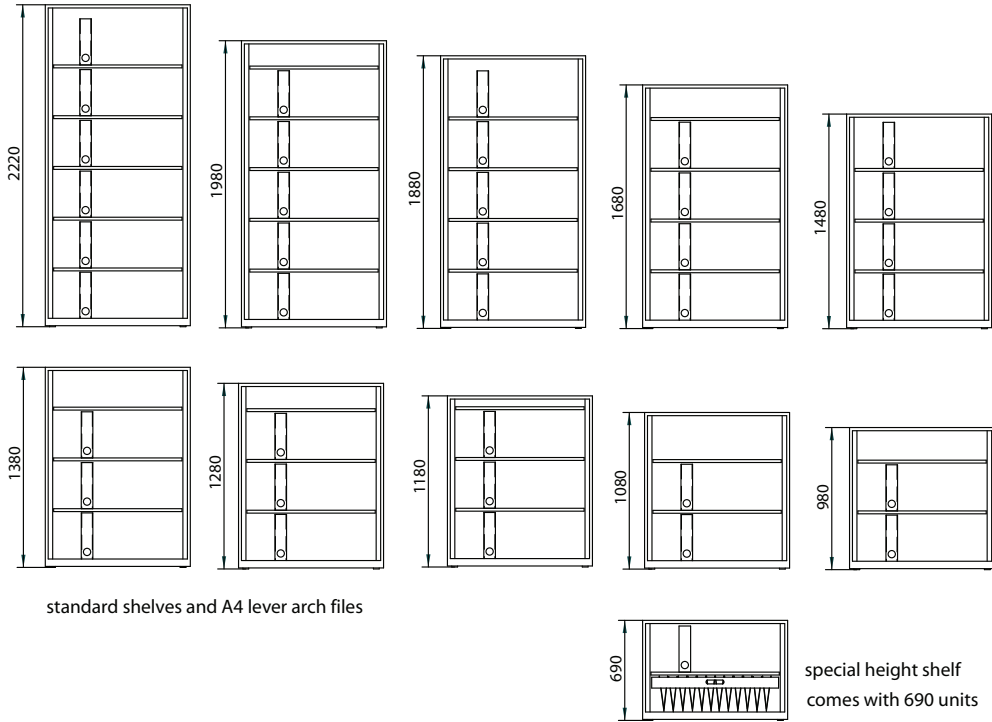

L^m Storage Capacities

Cupboard filing capacity Standard Shelves and A4 lever arch files