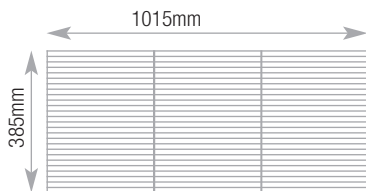

300 and 400 Drawer	Capacity
A4 Suspension files with cross bars Front to back	1170mm