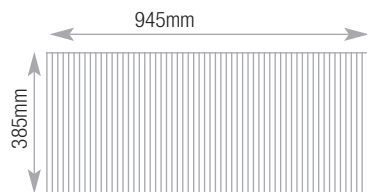

Pull Out Cradle MPCR11 Capacity

A4/Foolscap 945mm
Side to side

Pull Out Drawer MFD11 Capacity

Lloyd George 942mm

1100w Double Door/Combination accessories

Standard Shelf TCS11 Capacity

Lever arch and box files 13
A4/Foolscap

Lateral Filing Cradle TCLCR11 Capacity

A4/Foolscap 988mm
Side to side

Pull Out Cradle TCPCR11 Capacity

A4/Foolscap 945mm
Side to side

Pull Out Drawer TCFD11 Capacity

Lloyd George 942mm

L^m Storage Capacities