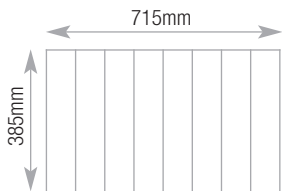

L^m Storage Capacities

800w Drawers

| 200 Drawer | Capacity |
|-------------------|----------|
| Videos - spine up | 43 |

| 200 Drawer | Capacity |
|----------------|----------|
| CDs - spine up | 169 |

| 200 Drawer | Capacity |
|-----------------|----------|
| DVDs - spine up | 81 |

| 300 and 400 Drawer | Capacity |
|--|----------|
| Suspension files A4/foolscap Side to side | 715mm |

| 300 and 400 Drawer | Capacity |
|--|----------|
| Suspension files with cross bar Front to back | 780mm |