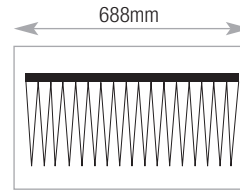

Lateral Filing Cradle TCLCR8	Capacity
A4/Foolscap Side to side	688mm