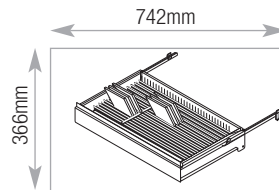

engineered storage for business

L^m Storage Capacities

900w Tambour accessories

Standard Shelf MS9 Capacity

Lever arch and box files
A4/Foolscap 10

Lateral Filing Cradle MALCR9 Capacity

A4/Foolscap 785mm
Side to side

Pull Out Cradle MPCR9 Capacity

A4/Foolscap 745mm
Side to side

Pull Out Drawer MFD9 Capacity

Lloyd George 742mm

900w Double Door/Combination accessories

Standard Shelf TCS9 Capacity

Lever arch and box files 10
A4/Foolscap

Lateral Filing Cradle TCLC9 Capacity

A4/Foolscap 788mm
Side to side

Pull Out Cradle TCPCR9 Capacity

A4/Foolscap 745mm
Side to side

Pull Out Drawer TCFD9 Capacity

Lloyd George 742mm

L^m Storage Capacities

1000w Drawers