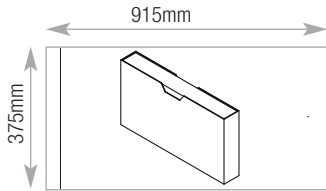

Pull Out Cradle MPCR9 Capacity

A4/Foolscap 745mm
Side to side

Pull Out Drawer MFD9 Capacity

Lloyd George 742mm

900w Double Door/Combination accessories

Standard Shelf TCS9 Capacity

Lever arch and box files 10
A4/Foolscap

Lateral Filing Cradle TCLC9 Capacity

A4/Foolscap 788mm
Side to side

Pull Out Cradle TCPCR9 Capacity

A4/Foolscap 745mm
Side to side

Pull Out Drawer TCFD9 Capacity

Lloyd George 742mm

L^m Storage Capacities

1000w Drawers