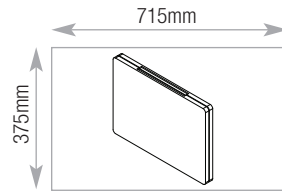

L^m Storage Capacities

800w Drawers

| 200 Drawer | Capacity |
|-------------------|----------|
| Videos - spine up | 43 |

| 200 Drawer | Capacity |
|----------------|----------|
| CDs - spine up | 169 |

| 200 Drawer | Capacity |
|-----------------|----------|
| DVDs - spine up | 81 |

| 300 and 400 Drawer | Capacity |
|--|----------|
| Suspension files A4/foolscap Side to side | 715mm |

| 300 and 400 Drawer | Capacity |
|--|----------|
| Suspension files with cross bar Front to back | 780mm |