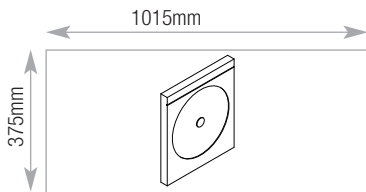

A4/Foolscap
Side to side 845mm

Pull Out Drawer TCFD10 Capacity

Lloyd George 842mm

L^m Storage Capacities

1100w Drawers

| 200 Drawer | Capacity |
|-------------------|----------|
| Videos - spine up | 66 |

| 200 Drawer | Capacity |
|----------------|----------|
| CDs - spine up | 250 |

| 200 Drawer | Capacity |
|-----------------|----------|
| DVDs - spine up | 127 |

| 300 and 400 Drawer | Capacity |
|--|----------|
| Suspension files A4/foolscap Side to side | 1015mm |

| 300 and 400 Drawer | Capacity |
|---|----------|
| Foolscap Suspension files with cross bar - front to back | 780mm |