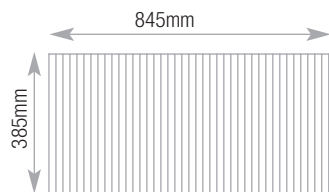

Pull Out Cradle TCPCR10 Capacity

A4/Foolscap
Side to side 845mm