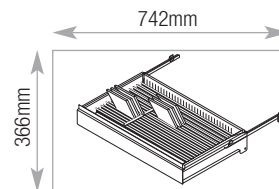

engineered storage for business

L^m Storage Capacities

900w Tambour accessories

Standard Shelf MS9 Capacity

Lever arch and box files
A4/Foolscap 10

Lateral Filing Cradle MALCR9 Capacity

A4/Foolscap 785mm
Side to side

Pull Out Cradle MPCR9 Capacity

A4/Foolscap 745mm
Side to side

Pull Out Drawer MFD9 Capacity

Lloyd George 742mm

900w Double Door/Combination accessories

Standard Shelf TCS9 Capacity

Lever arch and box files 10
A4/Foolscap

Lateral Filing Cradle TCLC9 Capacity

A4/Foolscap 788mm
Side to side

Pull Out Cradle TCPCR9 Capacity

A4/Foolscap 745mm
Side to side

Pull Out Drawer TCFD9 Capacity

Lloyd George 742mm

L^m Storage Capacities

1000w Drawers