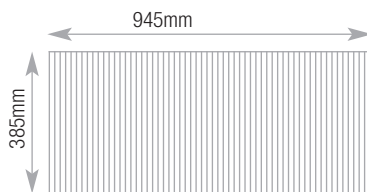

engineered storage for business

L^m Storage Capacities

1100w Tambour accessories

Standard Shelf MS11 Capacity

Lever arch and box files 12
A4/Foolscap

Lateral Filing Cradle MALCR11 Capacity

A4/Foolscap 985mm
Side to side