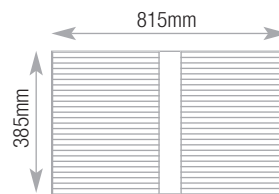

| Lateral Filing Cradle TCLCR8 | Capacity |
|------------------------------|----------|
| A4/Foolscap Side to side | 688mm |

| Pull Out Cradle TCPCR8 | Capacity |
|-----------------------------|----------|
| A4/Foolscap Side to side | 670mm |

| Pull Out Drawer TCFD8 | Capacity |
|-----------------------|----------|
| Llywd George | 664mm |

engineered storage for business

L^m Storage Capacities

900w Drawers

| 200 Drawer | Capacity |
|-------------------|----------|
| Videos - spine up | 55 |

| 200 Drawer | Capacity |
|----------------|----------|
| CDs - spine up | 196 |

| 200 Drawer | Capacity |
|-----------------|----------|
| DVDs - spine up | 101 |

| 300 and 400 Drawer | Capacity |
|--|----------|
| Suspension files A4/foolscap Side to side | 815mm |