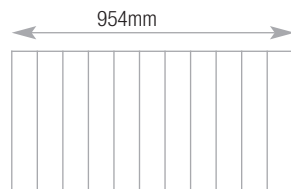

1000w Double Door/Combinations accessories

Standard Shelf TCS10 Capacity

Lever arch and box files
A4/Foolscap 11