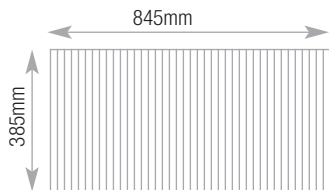

| 300 and 400 Drawer | Capacity |
|---------------------------------|----------|
| Lever-arch/box files - spine up | 11 |

engineered storage for business

L^m Storage Capacities

1000w Tambour accessories

Standard Shelf MS10 Capacity

Lever arch and box files
A4/Foolscap 11

Lateral Filing Cradle MALCR10 Capacity

A4/Foolscap
Side to side 885mm

Pull Out Cradle MPCR10 Capacity

A4/Foolscap
Side to side 845mm

Pull Out Drawer MFD10 Capacity

Lloyd George 842mm