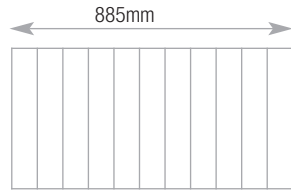

L^m Storage Capacities

1000w Tambour accessories

Standard Shelf MS10 Capacity

Lever arch and box files
A4/Foolscap 11