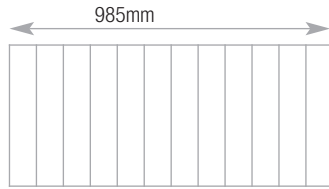

L^m Storage Capacities

1100w Tambour accessories

Standard Shelf MS11 Capacity

Lever arch and box files 12
A4/Foolscap