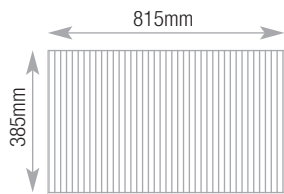

300 and 400 Drawer	Capacity
Suspension files A4/foolscap Side to side	815mm