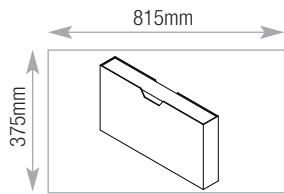

| Pull Out Drawer MFD8 | Capacity |
|----------------------|----------|
| Lloyd George | 664mm |

800w Double Door/Combination accessories

| Standard Shelf TCS8 | Capacity |
|---|----------|
| Lever arch and box files A4/Foolscap | 9 |

| Lateral Filing Cradle TCLCR8 | Capacity |
|------------------------------|----------|
| A4/Foolscap Side to side | 688mm |

| Pull Out Cradle TCPCR8 | Capacity |
|-----------------------------|----------|
| A4/Foolscap Side to side | 670mm |

| Pull Out Drawer TCFD8 | Capacity |
|-----------------------|----------|
| Llywd George | 664mm |

engineered storage for business

L^m Storage Capacities

900w Drawers

| 200 Drawer | Capacity |
|-------------------|----------|
| Videos - spine up | 55 |