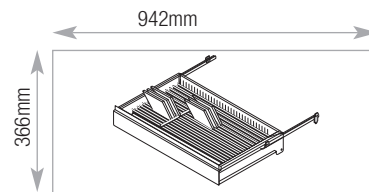

engineered storage for business

L^m Storage Capacities

1100w Tambour accessories

Standard Shelf MS11 Capacity

Lever arch and box files 12
A4/Foolscap

Lateral Filing Cradle MALCR11 Capacity

A4/Foolscap 985mm
Side to side

Pull Out Cradle MPCR11 Capacity

A4/Foolscap 945mm
Side to side

Pull Out Drawer MFD11 Capacity

Lloyd George 942mm

1100w Double Door/Combination accessories

Standard Shelf TCS11 Capacity

Lever arch and box files 13
A4/Foolscap

Lateral Filing Cradle TCLCR11 Capacity

A4/Foolscap 988mm
Side to side

Pull Out Cradle TCPCR11 Capacity

A4/Foolscap 945mm
Side to side

Pull Out Drawer TCFD11 Capacity

Lloyd George 942mm

L^m Storage Capacities