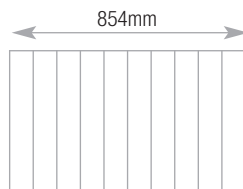

Pull Out Cradle MPCR9 Capacity

A4/Foolscap 745mm
Side to side

Pull Out Drawer MFD9 Capacity

Lloyd George 742mm

900w Double Door/Combination accessories

Standard Shelf TCS9 Capacity

Lever arch and box files 10
A4/Foolscap

Lateral Filing Cradle TCLC9 Capacity

A4/Foolscap 788mm
Side to side

Pull Out Cradle TCPCR9 Capacity

A4/Foolscap 745mm
Side to side

Pull Out Drawer TCFD9 Capacity

Lloyd George 742mm

L^m Storage Capacities

1000w Drawers