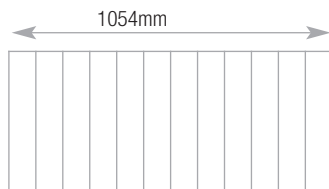

Pull Out Cradle MPCR11 Capacity

A4/Foolscap 945mm
Side to side

Pull Out Drawer MFD11 Capacity

Lloyd George 942mm

1100w Double Door/Combination accessories

Standard Shelf TCS11 Capacity

Lever arch and box files 13
A4/Foolscap

Lateral Filing Cradle TCLCR11 Capacity

A4/Foolscap 988mm
Side to side

Pull Out Cradle TCPCR11 Capacity

A4/Foolscap 945mm
Side to side

Pull Out Drawer TCFD11 Capacity

Lloyd George 942mm

L^m Storage Capacities