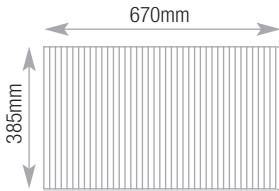

Pull Out Cradle MPCR8	Capacity
A4/Foolscap Side to side	670mm