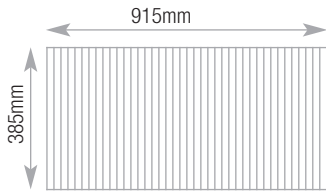

300 and 400 Drawer	Capacity
Suspension files A4/foolscap Side to side	915mm