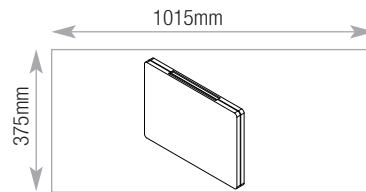

A4/Foolscap
Side to side 845mm

Pull Out Drawer TCFD10 Capacity

Lloyd George 842mm

L^m Storage Capacities

1100w Drawers

| 200 Drawer | Capacity |
|-------------------|----------|
| Videos - spine up | 66 |

| 200 Drawer | Capacity |
|----------------|----------|
| CDs - spine up | 250 |

| 200 Drawer | Capacity |
|-----------------|----------|
| DVDs - spine up | 127 |

| 300 and 400 Drawer | Capacity |
|--|----------|
| Suspension files A4/foolscap Side to side | 1015mm |

| 300 and 400 Drawer | Capacity |
|---|----------|
| Foolscap Suspension files with cross bar - front to back | 780mm |