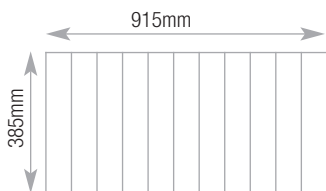

300 and 400 Drawer	Capacity
Lever-arch/box files - spine up	11

engineered storage for business