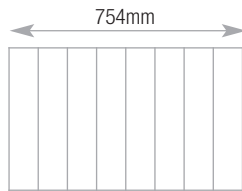

| 300 and 400 Drawer | Capacity |
|--|----------|
| Suspension files A4/foolscap Side to side | 715mm |

| 300 and 400 Drawer | Capacity |
|--|----------|
| Suspension files with cross bar Front to back | 780mm |

| Lateral Filing Cradle MALCR8 | Capacity |
|------------------------------|----------|
| A4/Foolscap Side to side | 713mm |

| Pull Out Cradle MPCR8 | Capacity |
|-----------------------------|----------|
| A4/Foolscap Side to side | 670mm |

| Pull Out Drawer MFD8 | Capacity |
|----------------------|----------|
| Lloyd George | 664mm |

800w Double Door/Combination accessories

| Standard Shelf TCS8 | Capacity |
|---|----------|
| Lever arch and box files A4/Foolscap | 9 |