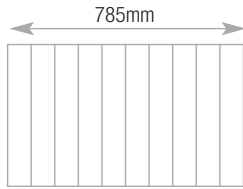

| 200 Drawer | Capacity |
|----------------|----------|
| CDs - spine up | 196 |

| 200 Drawer | Capacity |
|-----------------|----------|
| DVDs - spine up | 101 |

| 300 and 400 Drawer | Capacity |
|--|----------|
| Suspension files A4/foolscap Side to side | 815mm |

| 300 and 400 Drawer | Capacity |
|--|----------|
| Suspension files with cross bar Front to back | 780mm |

| 300 and 400 Drawer | Capacity |
|---------------------------------|----------|
| Lever-arch/box files - spine up | 10 |

engineered storage for business

L^m Storage Capacities

900w Tambour accessories

Standard Shelf MS9 Capacity

Lever arch and box files
A4/Foolscap 10

Lateral Filing Cradle MALCR9 Capacity

A4/Foolscap 785mm
Side to side