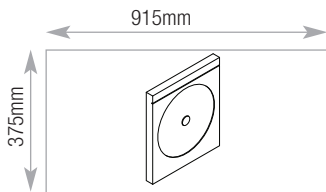

200 Drawer	Capacity
CDs - spine up	223