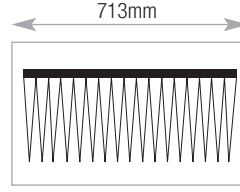

Lateral Filing Cradle MALCR8	Capacity
A4/Foolscap Side to side	713mm