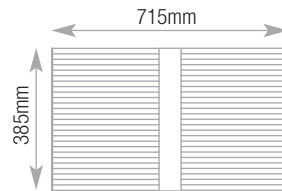

L^m Storage Capacities

800w Drawers

| 200 Drawer | Capacity |
|-------------------|----------|
| Videos - spine up | 43 |

| 200 Drawer | Capacity |
|----------------|----------|
| CDs - spine up | 169 |

| 200 Drawer | Capacity |
|-----------------|----------|
| DVDs - spine up | 81 |

| 300 and 400 Drawer | Capacity |
|--|----------|
| Suspension files A4/foolscap Side to side | 715mm |

| 300 and 400 Drawer | Capacity |
|--|----------|
| Suspension files with cross bar Front to back | 780mm |

A4/Foolscap
Side to side 845mm

Pull Out Drawer TCFD10 Capacity

Lloyd George 842mm

L^m Storage Capacities

1100w Drawers

| 200 Drawer | Capacity |
|-------------------|----------|
| Videos - spine up | 66 |

| 200 Drawer | Capacity |
|----------------|----------|
| CDs - spine up | 250 |