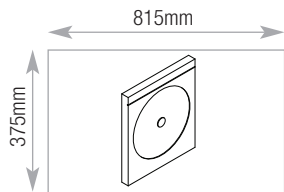

| Pull Out Drawer TCFD8 | Capacity |
|-----------------------|----------|
| Llywd George | 664mm |

engineered storage for business

L^m Storage Capacities

900w Drawers

| 200 Drawer | Capacity |
|-------------------|----------|
| Videos - spine up | 55 |

| 200 Drawer | Capacity |
|----------------|----------|
| CDs - spine up | 196 |

| 200 Drawer | Capacity |
|-----------------|----------|
| DVDs - spine up | 101 |

| 300 and 400 Drawer | Capacity |
|--|----------|
| Suspension files A4/foolscap Side to side | 815mm |