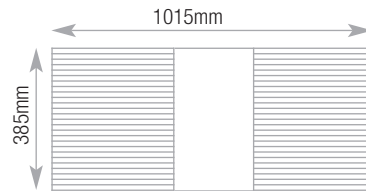

300 and 400 Drawer	Capacity
Foolscap Suspension files with cross bar - front to back	780mm