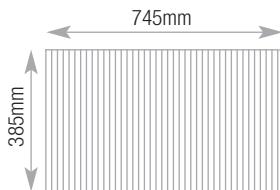

engineered storage for business

L^m Storage Capacities

900w Tambour accessories

Standard Shelf MS9 Capacity

Lever arch and box files
A4/Foolscap 10

Lateral Filing Cradle MALCR9 Capacity

A4/Foolscap 785mm
Side to side

Pull Out Cradle MPCR9 Capacity

A4/Foolscap 745mm
Side to side

Pull Out Drawer MFD9 Capacity

Lloyd George 742mm

900w Double Door/Combination accessories

Standard Shelf TCS9 Capacity

Lever arch and box files 10
A4/Foolscap

Lateral Filing Cradle TCLC9 Capacity

A4/Foolscap 788mm
Side to side

Pull Out Cradle TCPCR9 Capacity

A4/Foolscap 745mm
Side to side

Pull Out Drawer TCFD9 Capacity

Lloyd George 742mm

L^m Storage Capacities

1000w Drawers