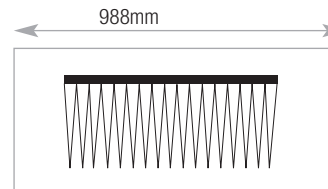

Pull Out Cradle MPCR11 Capacity

A4/Foolscap 945mm
Side to side

Pull Out Drawer MFD11 Capacity

Lloyd George 942mm

1100w Double Door/Combination accessories

Standard Shelf TCS11 Capacity

Lever arch and box files 13
A4/Foolscap

Lateral Filing Cradle TCLCR11 Capacity

A4/Foolscap 988mm
Side to side

Pull Out Cradle TCPCR11 Capacity

A4/Foolscap 945mm
Side to side

Pull Out Drawer TCFD11 Capacity

Lloyd George 942mm

L^m Storage Capacities