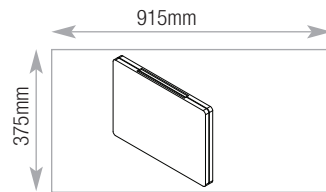

200 Drawer	Capacity
DVDs - spine up	120