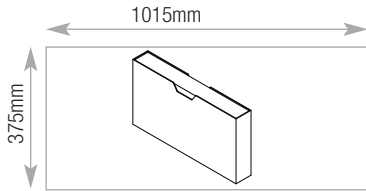

A4/Foolscap
Side to side 845mm

Pull Out Drawer TCFD10 Capacity

Lloyd George 842mm

L^m Storage Capacities

1100w Drawers

| 200 Drawer | Capacity |
|-------------------|----------|
| Videos - spine up | 66 |

| 200 Drawer | Capacity |
|----------------|----------|
| CDs - spine up | 250 |