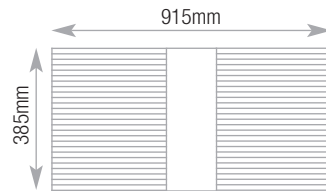

300 and 400 Drawer	Capacity
Suspension files with cross bar Front to back	780mm