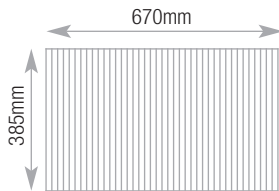

| Pull Out Drawer MFD8 | Capacity |
|----------------------|----------|
| Lloyd George | 664mm |

800w Double Door/Combination accessories

| Standard Shelf TCS8 | Capacity |
|---|----------|
| Lever arch and box files A4/Foolscap | 9 |

| Lateral Filing Cradle TCLCR8 | Capacity |
|------------------------------|----------|
| A4/Foolscap Side to side | 688mm |

| Pull Out Cradle TCPCR8 | Capacity |
|-----------------------------|----------|
| A4/Foolscap Side to side | 670mm |