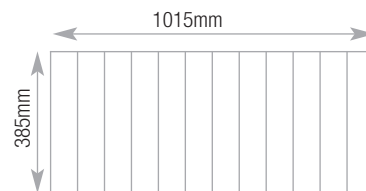

300 and 400 Drawer	Capacity
Lever-arch/box files - spine up	12

engineered storage for business