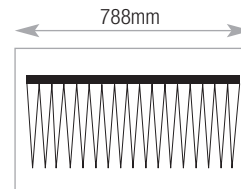

Pull Out Cradle MPCR9 Capacity

A4/Foolscap 745mm
Side to side

Pull Out Drawer MFD9 Capacity

Lloyd George 742mm

900w Double Door/Combination accessories

Standard Shelf TCS9 Capacity

Lever arch and box files 10
A4/Foolscap

Lateral Filing Cradle TCLC9 Capacity

A4/Foolscap 788mm
Side to side

Pull Out Cradle TCPCR9 Capacity

A4/Foolscap 745mm
Side to side

Pull Out Drawer TCFD9 Capacity

Lloyd George 742mm

L^m Storage Capacities

1000w Drawers