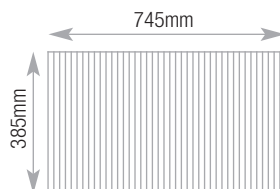

Pull Out Cradle MPCR9 Capacity

A4/Foolscap 745mm
Side to side

Pull Out Drawer MFD9 Capacity

Lloyd George 742mm

900w Double Door/Combination accessories

Standard Shelf TCS9 Capacity

Lever arch and box files 10
A4/Foolscap

Lateral Filing Cradle TCLC9 Capacity

A4/Foolscap 788mm
Side to side

Pull Out Cradle TCPCR9 Capacity

A4/Foolscap 745mm
Side to side

Pull Out Drawer TCFD9 Capacity

Lloyd George 742mm

L^m Storage Capacities

1000w Drawers