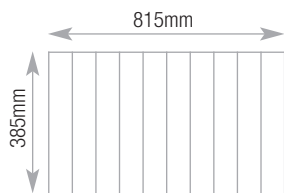

300 and 400 Drawer	Capacity
Lever-arch/box files - spine up	10

engineered storage for business