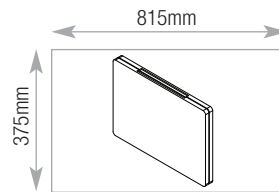

| Lateral Filing Cradle TCLCR8 | Capacity |
|------------------------------|----------|
| A4/Foolscap Side to side | 688mm |

| Pull Out Cradle TCPCR8 | Capacity |
|-----------------------------|----------|
| A4/Foolscap Side to side | 670mm |

| Pull Out Drawer TCFD8 | Capacity |
|-----------------------|----------|
| Llywd George | 664mm |

engineered storage for business

L^m Storage Capacities

900w Drawers

| 200 Drawer | Capacity |
|-------------------|----------|
| Videos - spine up | 55 |

| 200 Drawer | Capacity |
|----------------|----------|
| CDs - spine up | 196 |

| 200 Drawer | Capacity |
|-----------------|----------|
| DVDs - spine up | 101 |

| 300 and 400 Drawer | Capacity |
|--|----------|
| Suspension files A4/foolscap Side to side | 815mm |