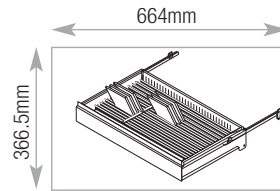

| Lateral Filing Cradle MALCR8 | Capacity |
|------------------------------|----------|
| A4/Foolscap Side to side | 713mm |

| Pull Out Cradle MPCR8 | Capacity |
|-----------------------------|----------|
| A4/Foolscap Side to side | 670mm |

| Pull Out Drawer MFD8 | Capacity |
|----------------------|----------|
| Lloyd George | 664mm |

800w Double Door/Combination accessories

| Standard Shelf TCS8 | Capacity |
|---|----------|
| Lever arch and box files A4/Foolscap | 9 |

| Lateral Filing Cradle TCLCR8 | Capacity |
|------------------------------|----------|
| A4/Foolscap Side to side | 688mm |

| Pull Out Cradle TCPCR8 | Capacity |
|-----------------------------|----------|
| A4/Foolscap Side to side | 670mm |