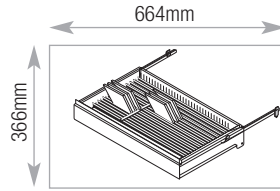

| 300 and 400 Drawer | Capacity |
|--|----------|
| Suspension files A4/foolscap Side to side | 715mm |

| 300 and 400 Drawer | Capacity |
|--|----------|
| Suspension files with cross bar Front to back | 780mm |

| 300 and 400 Drawer | Capacity |
|---------------------------------|----------|
| Lever-arch/box files - spine up | 8 |

engineered storage for business

L^m Storage Capacities

800w Tambour accessories

| Standard Shelf MS8 | Capacity |
|---|----------|
| Lever arch and box files A4/Foolscap | 8 |

| Lateral Filing Cradle MALCR8 | Capacity |
|------------------------------|----------|
| A4/Foolscap Side to side | 713mm |

| Pull Out Cradle MPCR8 | Capacity |
|-----------------------------|----------|
| A4/Foolscap Side to side | 670mm |