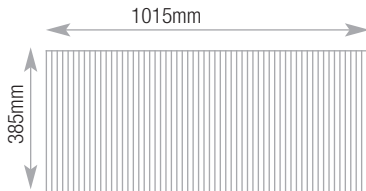

300 and 400 Drawer	Capacity
Suspension files A4/foolscap Side to side	1015mm