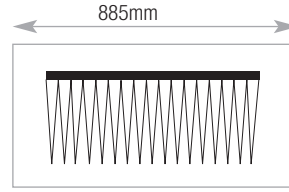

Lever arch and box files
A4/Foolscap 11

Lateral Filing Cradle MALCR10 Capacity

A4/Foolscap
Side to side 885mm

Pull Out Cradle MPCR10 Capacity

A4/Foolscap
Side to side 845mm

Pull Out Drawer MFD10 Capacity

Lloyd George 842mm