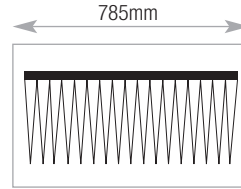

Lateral Filing Cradle MALCR9 Capacity

A4/Foolscap 785mm
Side to side