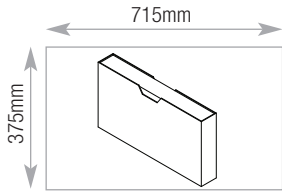

L^m Storage Capacities

800w Drawers

| 200 Drawer | Capacity |
|-------------------|----------|
| Videos - spine up | 43 |

| 200 Drawer | Capacity |
|----------------|----------|
| CDs - spine up | 169 |

| 200 Drawer | Capacity |
|-----------------|----------|
| DVDs - spine up | 81 |

| 300 and 400 Drawer | Capacity |
|--|----------|
| Suspension files A4/foolscap Side to side | 715mm |

| 300 and 400 Drawer | Capacity |
|--|----------|
| Suspension files with cross bar Front to back | 780mm |