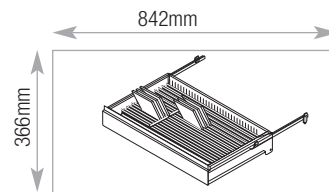

Lever arch and box files
A4/Foolscap 11

Lateral Filing Cradle MALCR10 Capacity

A4/Foolscap
Side to side 885mm

Pull Out Cradle MPCR10 Capacity

A4/Foolscap
Side to side 845mm

Pull Out Drawer MFD10 Capacity

Lloyd George 842mm

1000w Double Door/Combinations accessories

Standard Shelf TCS10 Capacity

Lever arch and box files
A4/Foolscap 11

Lateral Filing Cradle TCLCR10 Capacity

A4/Foolscap
Side to side 888mm

Pull Out Cradle TCPCR10 Capacity

A4/Foolscap
Side to side 845mm

Pull Out Drawer TCFD10 Capacity

Lloyd George 842mm

L^m Storage Capacities

1100w Drawers

| 200 Drawer | Capacity |
|-------------------|----------|
| Videos - spine up | 66 |

| 200 Drawer | Capacity |
|----------------|----------|
| CDs - spine up | 250 |