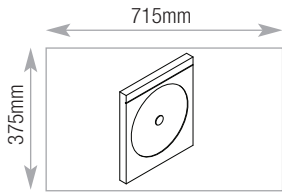

L^m Storage Capacities

800w Drawers

| 200 Drawer | Capacity |
|-------------------|----------|
| Videos - spine up | 43 |

| 200 Drawer | Capacity |
|----------------|----------|
| CDs - spine up | 169 |

| 200 Drawer | Capacity |
|-----------------|----------|
| DVDs - spine up | 81 |

| 300 and 400 Drawer | Capacity |
|--|----------|
| Suspension files A4/foolscap Side to side | 715mm |

| 300 and 400 Drawer | Capacity |
|--|----------|
| Suspension files with cross bar Front to back | 780mm |