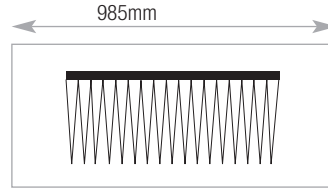

Lateral Filing Cradle MALCR11 Capacity

A4/Foolscap 985mm
Side to side