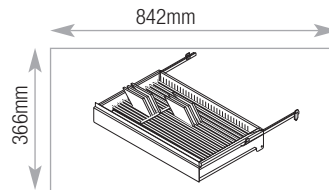

| 300 and 400 Drawer | Capacity |
|---------------------------------|----------|
| Lever-arch/box files - spine up | 11 |

engineered storage for business

L^m Storage Capacities

1000w Tambour accessories

Standard Shelf MS10 Capacity

Lever arch and box files
A4/Foolscap 11

Lateral Filing Cradle MALCR10 Capacity

A4/Foolscap
Side to side 885mm

Pull Out Cradle MPCR10 Capacity

A4/Foolscap
Side to side 845mm

Pull Out Drawer MFD10 Capacity

Lloyd George 842mm

1000w Double Door/Combinations accessories

Standard Shelf TCS10 Capacity

Lever arch and box files
A4/Foolscap 11

Lateral Filing Cradle TCLCR10 Capacity

A4/Foolscap
Side to side 888mm

Pull Out Cradle TCPCR10 Capacity