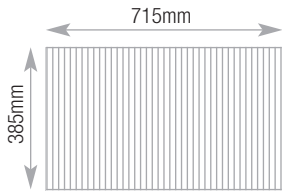

L^m Storage Capacities

800w Drawers

| 200 Drawer | Capacity |
|-------------------|----------|
| Videos - spine up | 43 |

| 200 Drawer | Capacity |
|----------------|----------|
| CDs - spine up | 169 |

| 200 Drawer | Capacity |
|-----------------|----------|
| DVDs - spine up | 81 |

| 300 and 400 Drawer | Capacity |
|--|----------|
| Suspension files A4/foolscap Side to side | 715mm |

| 300 and 400 Drawer | Capacity |
|--|----------|
| Suspension files with cross bar Front to back | 780mm |