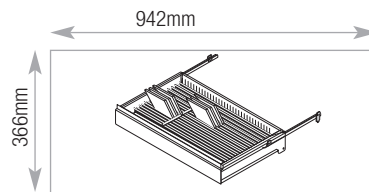

engineered storage for business

L^m Storage Capacities

1100w Tambour accessories

Standard Shelf MS11 Capacity

Lever arch and box files 12
A4/Foolscap

Lateral Filing Cradle MALCR11 Capacity

A4/Foolscap 985mm
Side to side

Pull Out Cradle MPCR11 Capacity

A4/Foolscap 945mm
Side to side

Pull Out Drawer MFD11 Capacity

Lloyd George 942mm

1100w Double Door/Combination accessories

Standard Shelf TCS11 Capacity

Lever arch and box files 13
A4/Foolscap