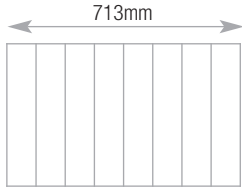

L^m Storage Capacities

800w Tambour accessories

Standard Shelf MS8	Capacity
Lever arch and box files A4/Foolscap	8